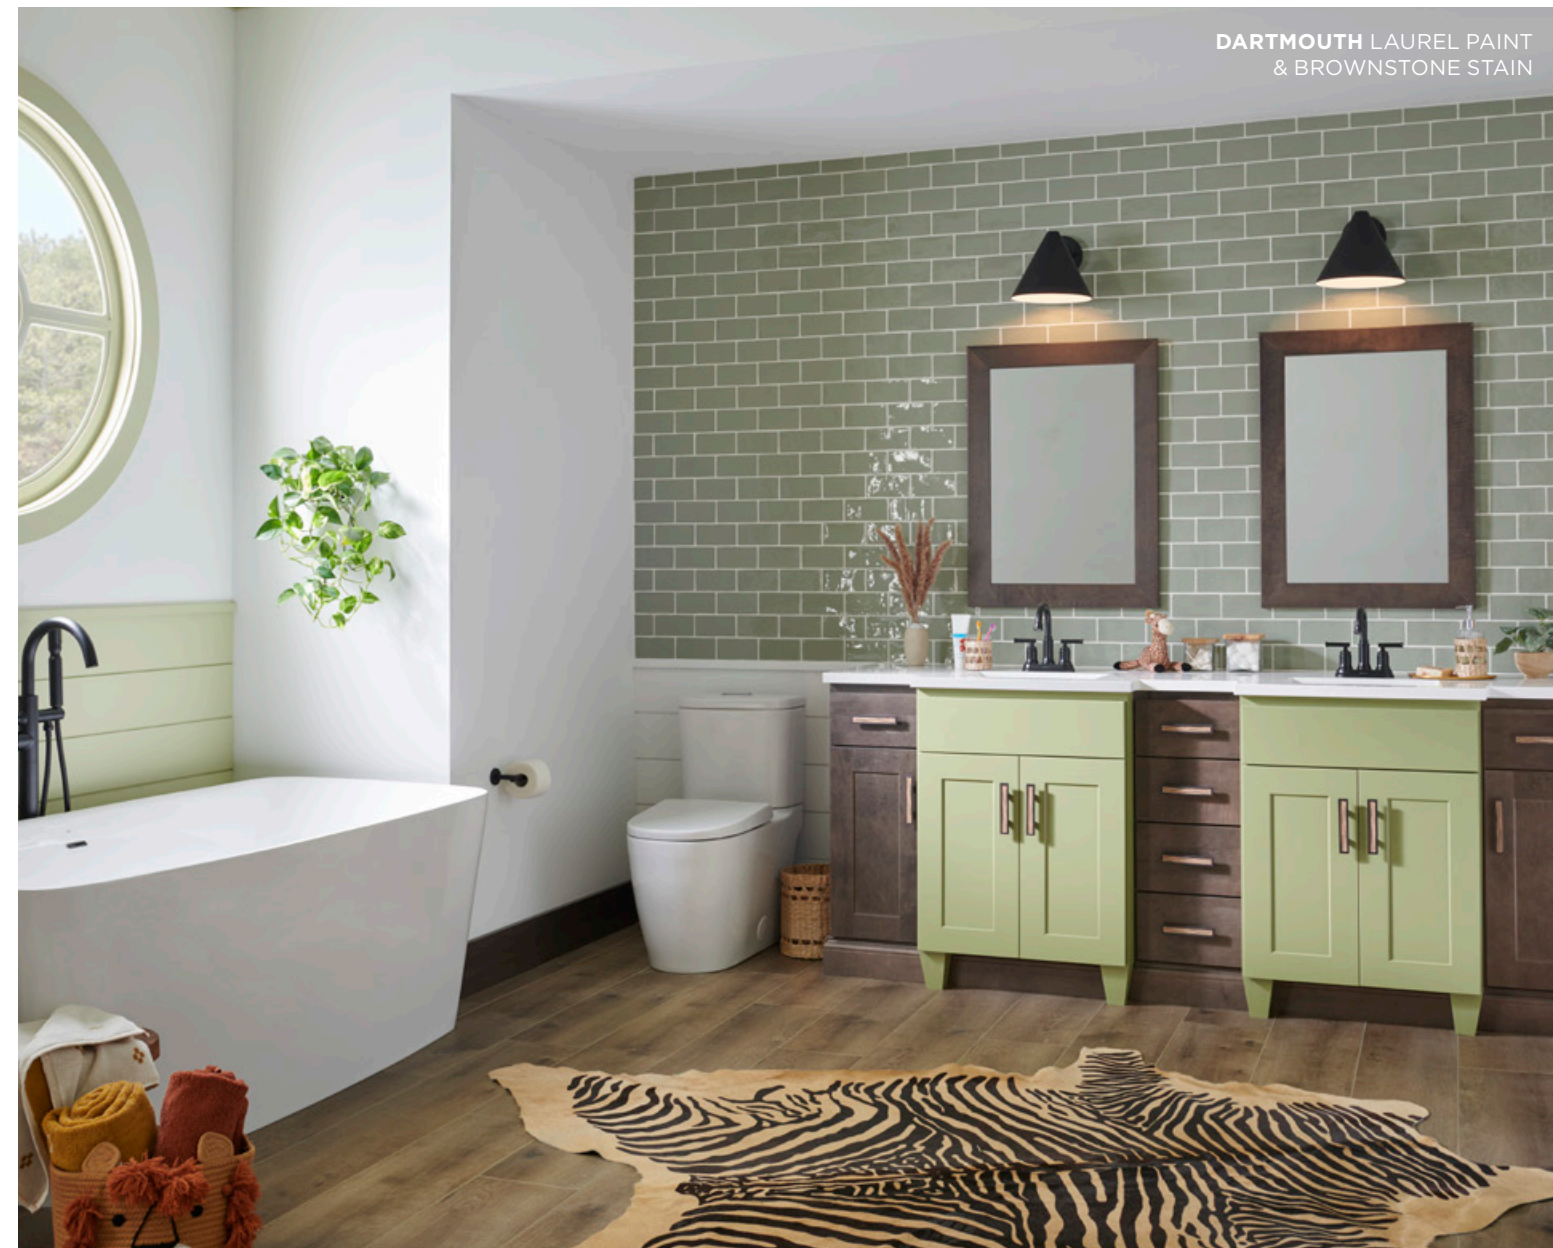

GRANTLEY

White Paint Pewter Paint

DARTMOUTH LAUREL PAINT & BROWNSTONE STAIN

WOLF CLASSIC COMPLEMENTS

Personalize your kitchen and bath with 14 complementary accent colors for base cabinets, islands, vanities and more.