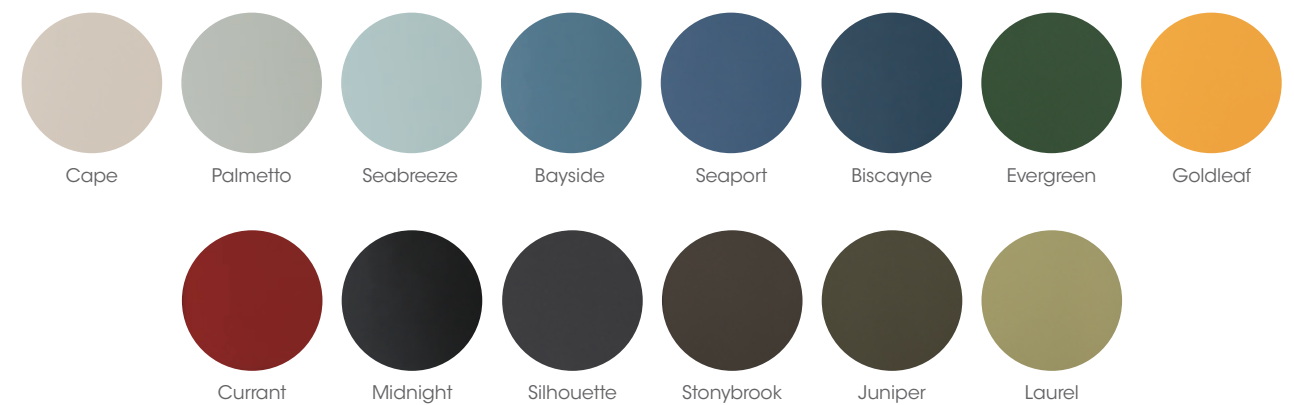

WOLF CLASSIC STYLES

DARTMOUTH

White Paint Pewter Paint Grey Stain Hazelnut Stain Honey Stain Dark Sable Stain Brownstone Stain

DARTMOUTH 5-PIECE

White Paint Pewter Paint Hazelnut Stain Grey Stain

WAVERLY

Hazelnut Stain White Paint

BERWYN

Opal Paint

YORK

White Paint Grey Stain

HANOVER

White Paint Grey Stain

GROVE

Opal Paint White Paint Pewter Paint (coming soon)

GRANTLEY

White Paint Pewter Paint

DARTMOUTH LAUREL PAINT & BROWNSTONE STAIN

WOLF CLASSIC COMPLEMENTS

Personalize your kitchen and bath with 14 complementary accent colors for base cabinets, islands, vanities and more.