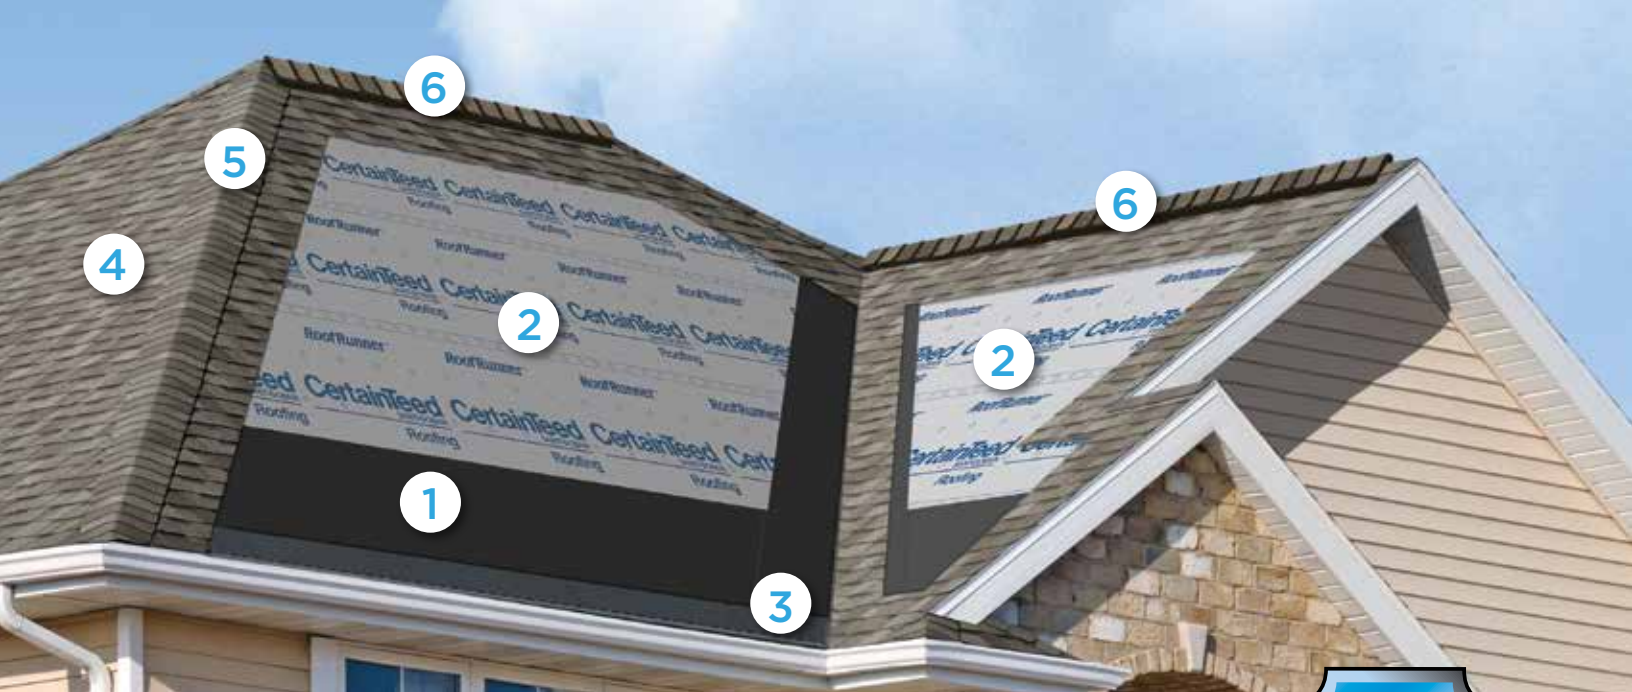

The ColorView® Visualizer: Design your Dream Home with the Click of a Mouse

CertainTeed created the ColorView tool to help homeowners bring their creative vision to reality.

Just look through a photo library of homes to choose one that looks most like your own. Then click on the roof to easily switch designs and see what CertainTeed product looks best. You can choose from hundreds of different roofing design and color combinations, and even add roof accents in different colors. All before anyone raises a hammer.

Want to visualize different roofing styles on your own home? You can upload photos to ColorView and have them digitally masked by one of our design professionals, or use DIY mode to upload and mask your own photos.

Plus, you can print or share your ColorView photos with family and friends to get their feedback. Visit colorview.certainteed.com and get started.

Add a Little Accent to Your Roof

The visually impactful choice for capping the hips and ridges of your roof, CertainTeed's Cedar Crest® accessory shingles will complement or match any shingle in the Landmark Series. For a low-profile hip and ridge look, CertainTeed also offers Shadow Ridge® accessory shingles. Also available in **ClimateFlex** version.

Color Companion Products for Flat Roof Areas

With CertainTeed Flintlastic® SA, you can coordinate flat roof areas like carports, canopies and porches with your main roof. Flintlastic SA is a self-adhering low slope roofing product available in ten colors that complement some of the most popular CertainTeed shingles.