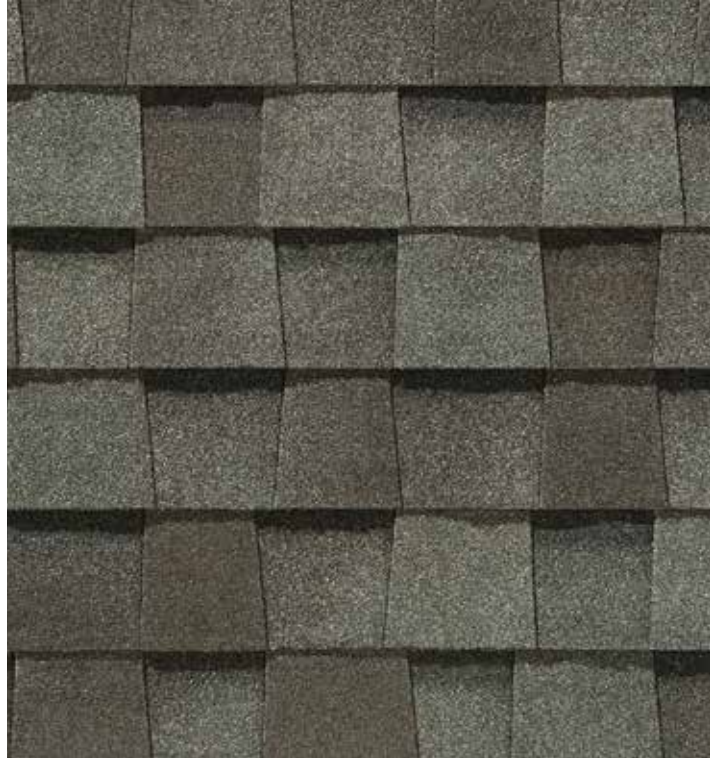

Landmark[®] Series

Designer Roofing Series

Landmark PRO, shown in Max Def Weathered Wood

NOTE: Due to limitations of printing reproduction, CertainTeed can not guarantee the identical match of the actual product color to the graphic representations throughout this publication.

- Highest industry-rated impact protection
- Better pliability and granule adhesion
- Endures weathering and cold-weather extremes

Scan code for
more information

LANDMARK® ClimateFlex® COLOR PALETTE

Colonial Slate